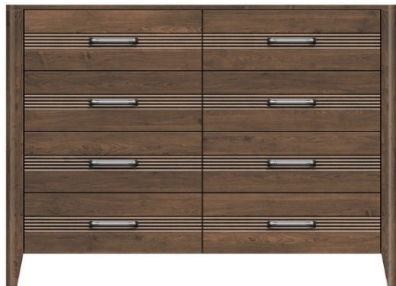

320-DR854-D4

54" Eight Drawer Dresser
54" W x 43"H x 21" D