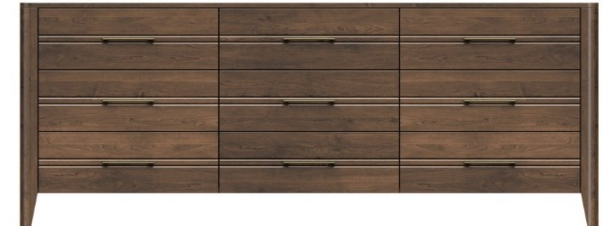

320-BC326-D3
26" Three Drawer Bedside Chest
26" W x 34"H x 21" D

320-BC330-D3
30" Three Drawer Bedside Chest
32" W x 34"H x 21" D

DRESSERS

320-DR654-D3
54" Six Drawer Dresser
54" W x 34"H x 21" D

320-DR666-D3
66" Six Drawer Dresser
66" W x 34"H x 21" D