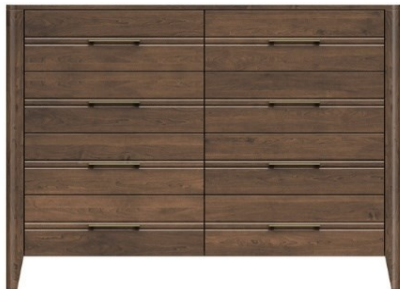

320-DR854-D3
54" Eight Drawer Dresser
54" W x 43"H x 21" D