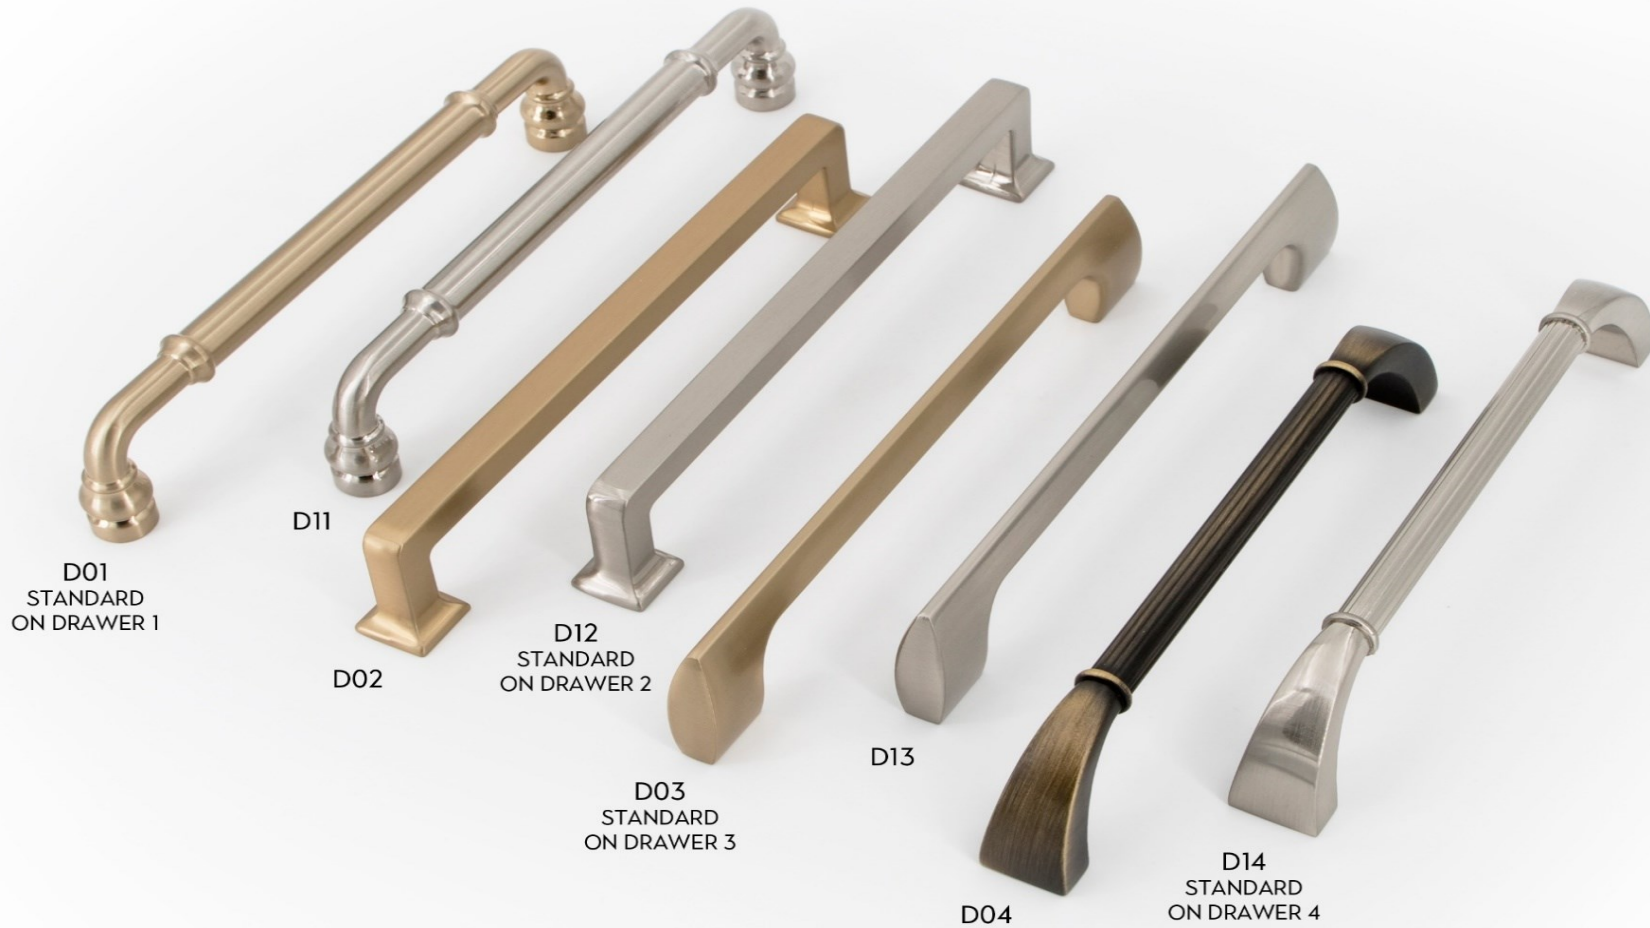

D2 - DRAWER 2

D3 - DRAWER 3

D4 - DRAWER 4

STANDARD HARDWARE

NOTE : CLIENTS MAY SPECIFY A NON-STANDARD DRAWER PULL FOR NO ADDITIONAL UPCHARGE.
CLIENTS WILL ALWAYS RECEIVE THE STANDARD DRAWER PULL UNLESS OTHERWISE SPECIFIED ON THE PURCHASE ORDER.