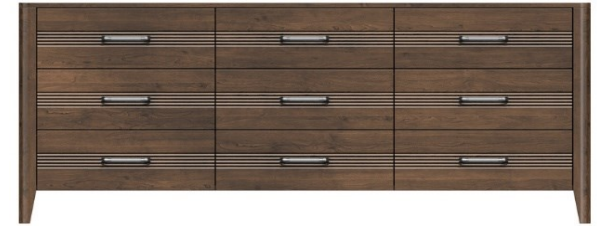

320-BC330-D4

30" Three Drawer Bedside Chest
32" W x 34"H x 21" D

DRESSERS

320-DR654-D4

54" Six Drawer Dresser
54" W x 34"H x 21" D

320-DR666-D4

66" Six Drawer Dresser
66" W x 34"H x 21" D

320-DR979-D4