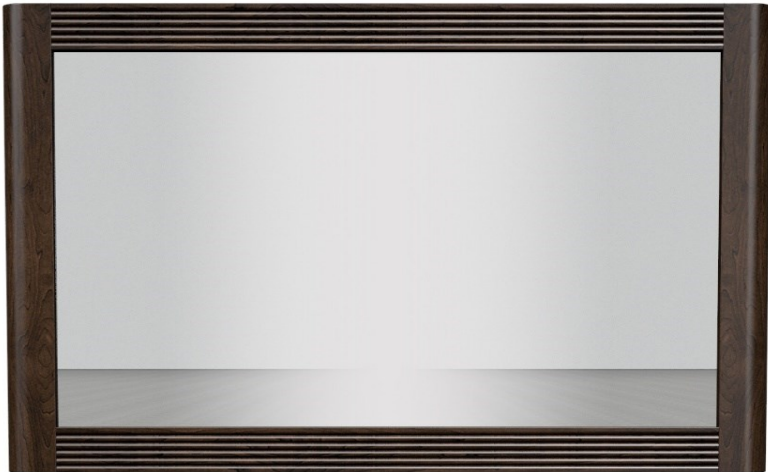

320-DR536-D4

36" Five Drawer Chest
36" W x 52"H x 21" D

Mirrors

220-530 Mirror
48"W x 30"H

220-532 Mirror
58"W x 30"H

320-533 Mirror
45"W x 28"H

320-534 Mirror
55"W x 28"H

The background consists of several overlapping, semi-transparent gray shapes. A large, dark gray shape covers the right side and bottom. A lighter gray shape overlaps it from the top left. Another light gray shape overlaps the dark gray one from the bottom right. The word "BEDS" is centered in the middle of these shapes.