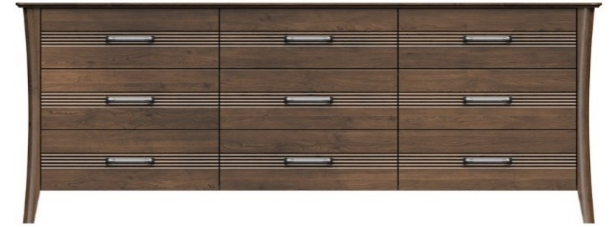

220-DR981-D4

81" Nine Drawer Dresser
81" W x 34"H x 21" D

TALL CHESTS